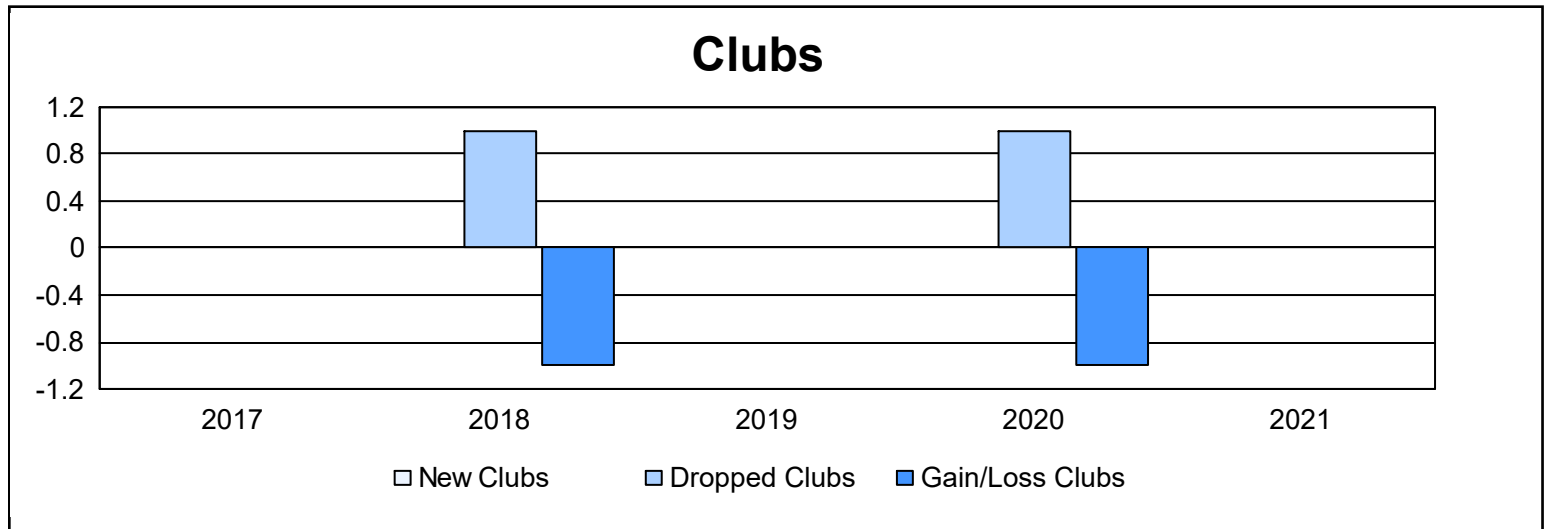

Year	New Clubs	Dropped Clubs	Gain/ Loss Clubs	New Members	Charter Members	Reinstate Members	Transfer Members	Total Member Added	Total Members Dropped	Gain/ Loss Members
2016-2017	0	0	0	92	0	6	1	99	130	-31
2017-2018	0	1	-1	87	0	6	8	101	117	-16
2018-2019	0	0	0	72	0	10	5	87	115	-28
2019-2020	0	1	-1	80	0	8	5	93	132	-39
2020-2021	0	0	0	50	0	4	2	56	119	-63
<b>Average</b>	<b>0</b>	<b>0</b>	<b>0</b>	<b>76</b>	<b>0</b>	<b>7</b>	<b>4</b>	<b>87</b>	<b>123</b>	<b>-35</b>

### Membership Composition June 2021 Cumulative