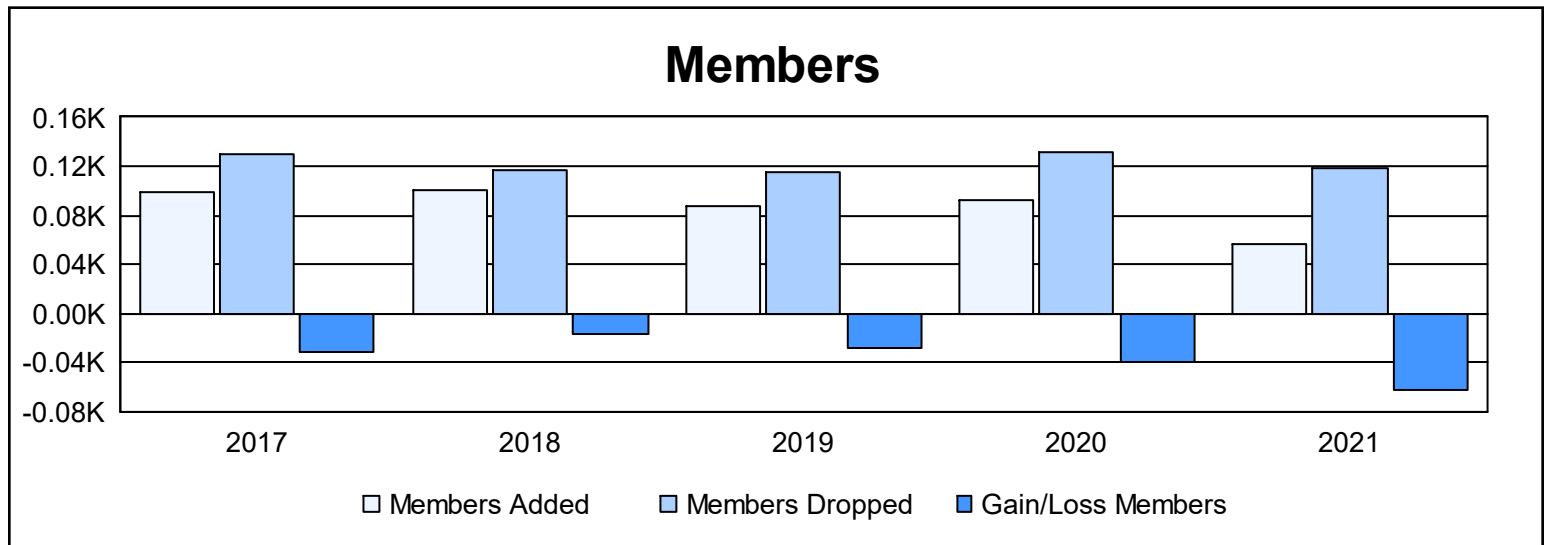

Year	New Clubs	Dropped Clubs	Gain/ Loss Clubs	New Members	Charter Members	Reinstate Members	Transfer Members	Total Member Added	Total Members Dropped	Gain/ Loss Members
2016-2017	0	0	0	92	0	6	1	99	130	-31
2017-2018	0	1	-1	87	0	6	8	101	117	-16
2018-2019	0	0	0	72	0	10	5	87	115	-28
2019-2020	0	1	-1	80	0	8	5	93	132	-39
2020-2021	0	0	0	50	0	4	2	56	119	-63
<b>Average</b>	<b>0</b>	<b>0</b>	<b>0</b>	<b>76</b>	<b>0</b>	<b>7</b>	<b>4</b>	<b>87</b>	<b>123</b>	<b>-35</b>

### Membership Composition June 2021 Cumulative