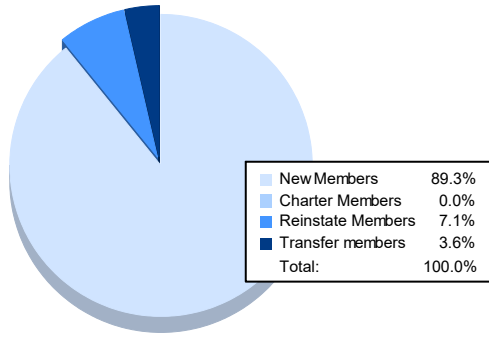

Year	New Clubs	Dropped Clubs	Gain/ Loss Clubs	New Members	Charter Members	Reinstate Members	Transfer Members	Total Member Added	Total Members Dropped	Gain/ Loss Members
2016-2017	0	0	0	92	0	6	1	99	130	-31
2017-2018	0	1	-1	87	0	6	8	101	117	-16
2018-2019	0	0	0	72	0	10	5	87	115	-28
2019-2020	0	1	-1	80	0	8	5	93	132	-39
2020-2021	0	0	0	50	0	4	2	56	119	-63
<b>Average</b>	<b>0</b>	<b>0</b>	<b>0</b>	<b>76</b>	<b>0</b>	<b>7</b>	<b>4</b>	<b>87</b>	<b>123</b>	<b>-35</b>

### Membership Composition June 2021 Cumulative